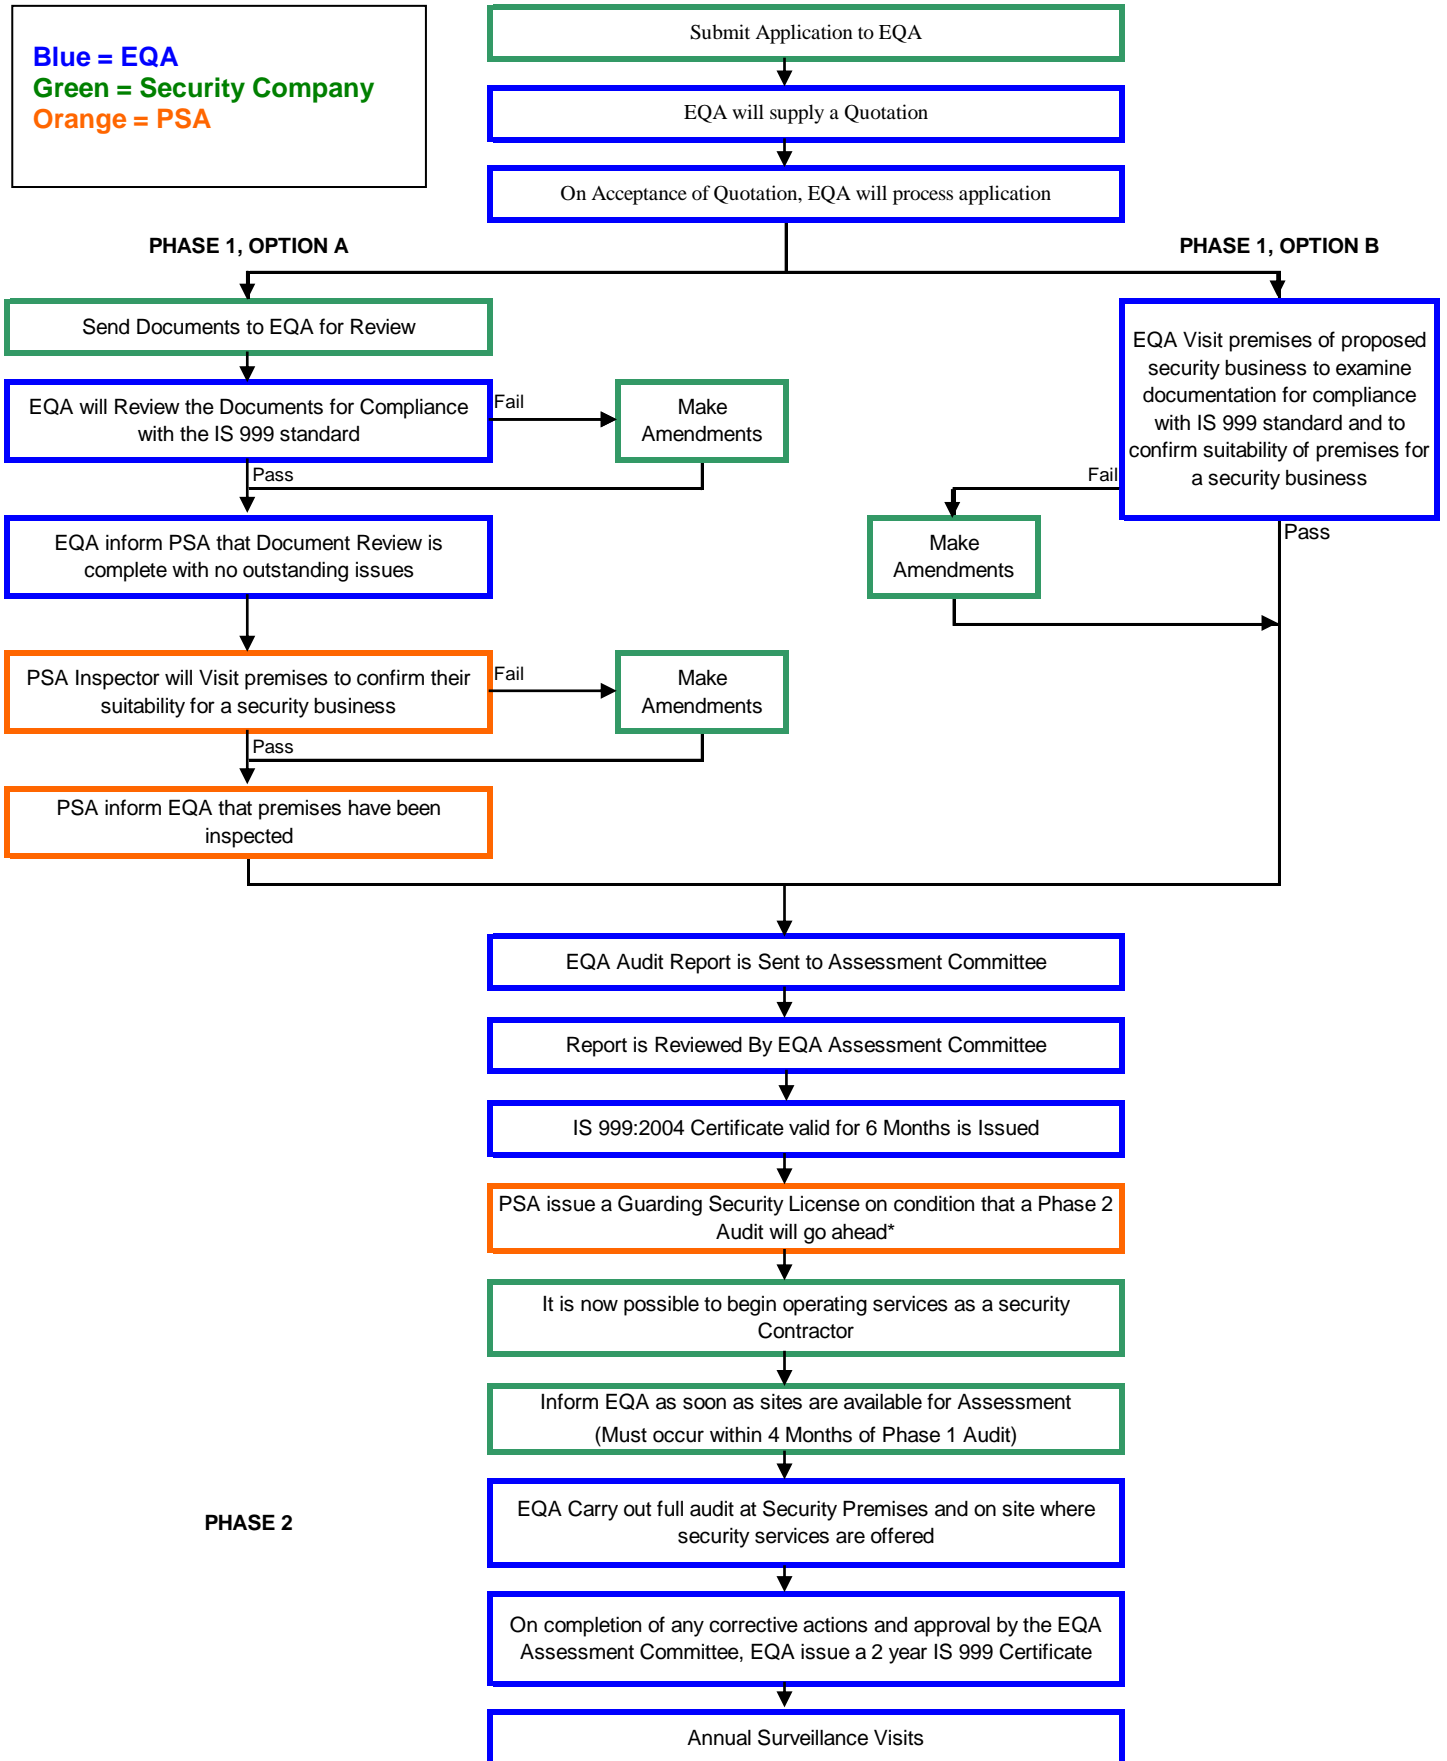

IS 999 Certification Flowchart

Notes: This flowchart is for guidance purposes only.
 *Certification to IS 999 is one of the conditions for obtaining a PSA license, all other conditions must be met prior to issue of license (Contact PSA for full terms and conditions).